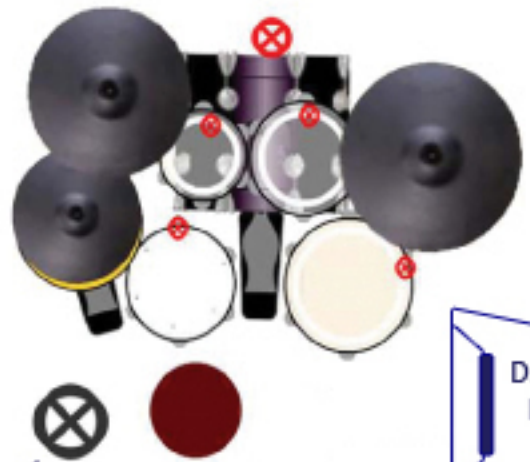

# STAGE PLOT

Vocal Mics: Shure SM58 Beta [preferred]  
Foldback Wedges: 2 Way, 15"/2" configuration or equivalent  
Foldback Sends: x 4

- LEGEND
- ⊗ Vocal Mic
  - ⊗ Equipment Mic
  - [DI] Direct Input

**BASS/VOCALS**  
**[ROBIN]**

**LEAD VOCALS**  
**[JOHN]**

**LEAD GUITAR/VOCALS**  
**[JIM]**

**KEYS/GUITAR/VOCALS**  
**[ANDREW]**

**KEYBOARD AMP**  
[DI]

**R/GUITAR RIG**

**BASS RIG**

**DRUMS/VOCALS**  
**[ERROL]**

**Drum Fill**

**LEAD GUITAR RIG**